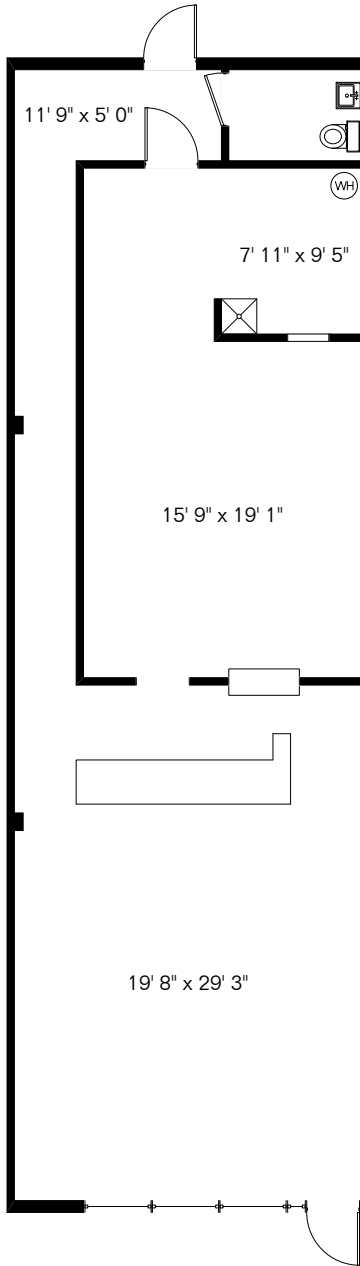

The square footages and room size information are deemed to be reliable but are not guaranteed and should be independently verified.

10050 W Bell Rd Suite 13

Gross 1,315 Sq Ft

Site Visit September 2019

0 ft. 6 ft. 10 ft. 20 ft.

Copyright 2019 Floor Plans First! LLC
All Rights Reserved.

www.FloorPlansFirst.com

Toll Free (877) 887-1500
Voice (520) 881-1500

Floor Plans First!
See the Floor Plan First!